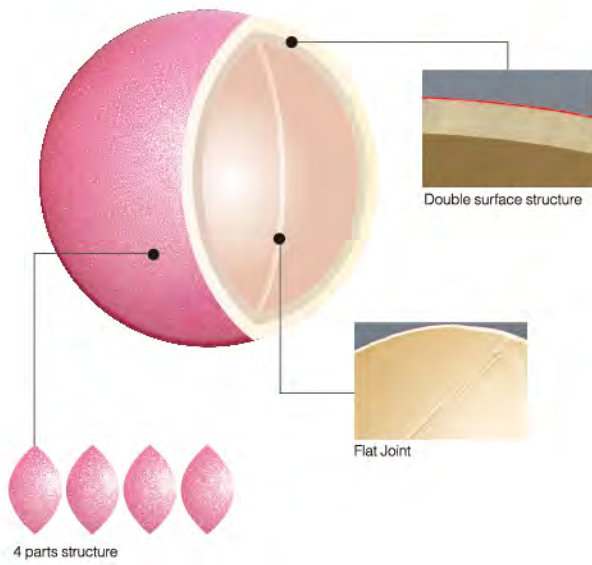

BALL

Most advanced structure and paint way

- ☑ Moisturized surface feeling to stay in your hands
- ☑ Perfect sphere
- ☑ A plenty of color variation

Prism Ball

301503-0014-58

Size: Diam. 185mm / Weight 400g and above

Material: Rubber

Color: 620.Soda, 625.Fresh Blue, 632.Lime Yellow, 643.Sugar Pink, 648.Framboise, 672.Lilac, 674.Violet

*Beautiful coloring and shining by reflection of light.

*Cute color lineup.

*Improved surface feeling by innovative technology.

Practice Prism Ball Junior

301503-0015-58

Size: Diam. 170mm / Weight 330g and above

Material: Rubber

Color: 625.Fresh Blue, 632.Lime Yellow, 648.Framboise, 674.Violet

*Recommended for children gymnasts.

*Practice ball of similar quality as the approved.