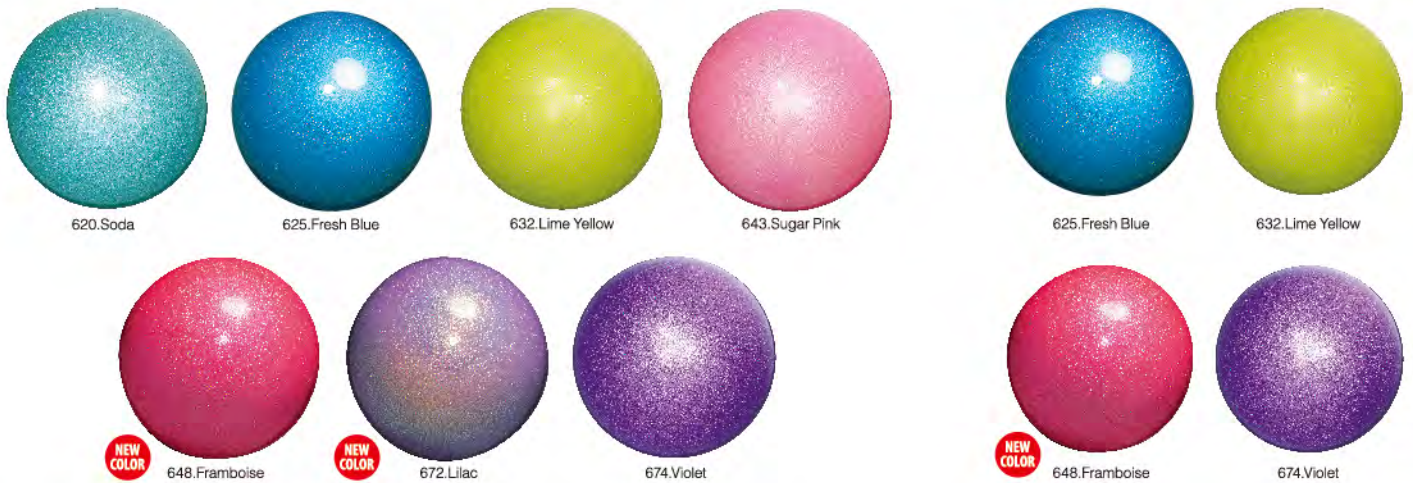

BALL

Most advanced structure and paint way

- ☑ Moisturized surface feeling to stay in your hands
- ☑ Perfect sphere
- ☑ A plenty of color variation

Prism Ball

301503-0014-58

Size: Diam. 185mm / Weight 400g and above

Material: Rubber

Color: 620.Soda, 625.Fresh Blue, 632.Lime Yellow, 643.Sugar Pink, 648.Framboise, 672.Lilac, 674.Violet

*Beautiful coloring and shining by reflection of light.

*Cute color lineup.

*Improved surface feeling by innovative technology.

Practice Prism Ball Junior

301503-0015-58

Size: Diam. 170mm / Weight 330g and above

Material: Rubber

Color: 625.Fresh Blue, 632.Lime Yellow, 648.Framboise, 674.Violet

*Recommended for children gymnasts.

*Practice ball of similar quality as the approved.